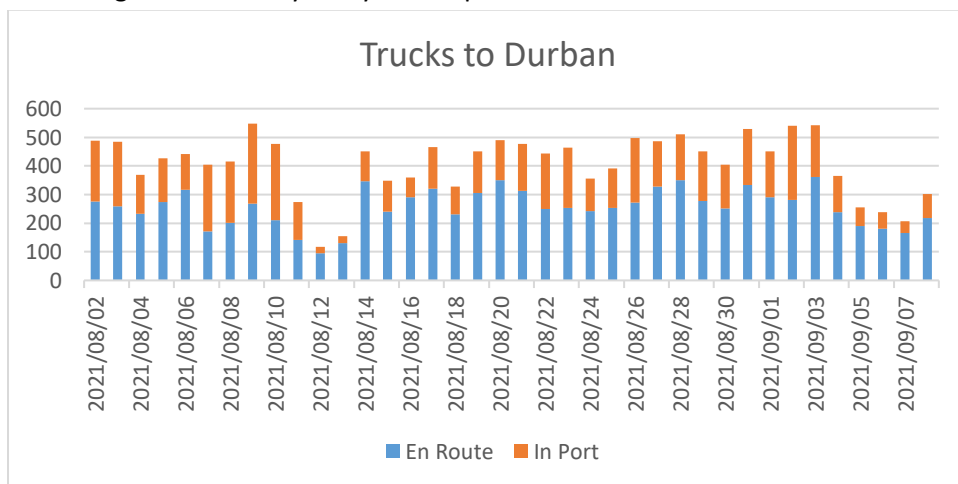

DURBAN PORT STARTING TO NORMALISE

After sitting at over 500 for some time, the number of trucks transporting citrus either en route to Durban or already in Durban (outside cold store or at truck stop) has shown a marked decrease. Cold stores indicate that intakes have decreased and the situation in the port is starting to normalize. This will be good news for late mandarin and Valencia growers as they hurry to complete the season.