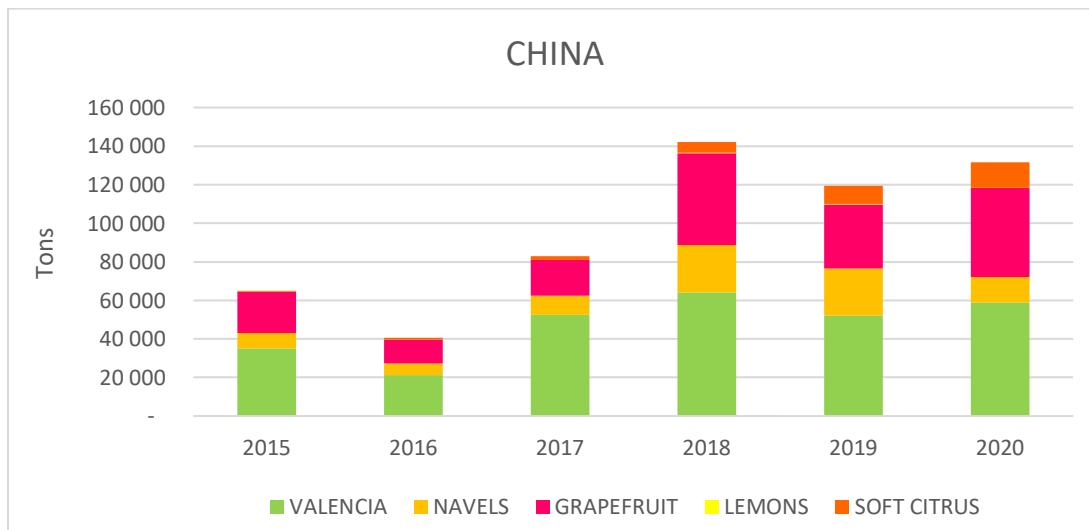

“The Chinese use two brush strokes to write the word ‘crisis’. One brush stroke stands for danger; the other for opportunity. In a crisis, be aware of the danger – but recognise the opportunity” John F Kennedy

CHINA LEMONS

It is not often that I get into a suit to attend a virtual meeting – but last Friday was one of those days. The 18 June 2021 will forever be an important day for lemon growers in South Africa – because that morning Minister Didiza signed the revised citrus protocol. Industry was honoured to attend the virtual signing – with Dr Mono Mashaba (Fruit SA) and I in attendance. The Peoples Republic of China was represented by His Excellency Ambassador Chen. Ambassador Chen spoke about the important trade ties between the two countries, and particularly the importance of the citrus trade. Minister Didiza added that there were many other important ties between the two countries. The protocol will now be signed by the Minister in China, before coming into effect.

China has become a leading importer of South African citrus – in 2020 over 130 000 metric tons of citrus fruit was exported to China (6% of total exports). Lemons will now complete the citrus basket offered to Chinese consumers.

PACKED AND SHIPPED

The Grapefruit Focus Group upped their prediction – heading back towards the original estimate. Please note that the grapefruit figures in the table are 15Kg equivalents (grapefruit is more popularly measured in actual 17Kg cartons).